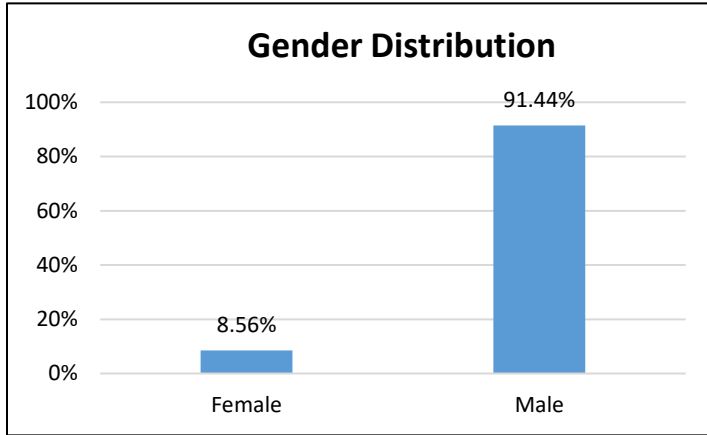

Pretrial Services Weekly Report

Electronic Monitoring Population Demographics 9/30/2022

Radio Frequency Monitoring (RF) population:	853
GPS Monitoring population:	782

Radio Frequency Monitoring

GPS Frequency Monitoring